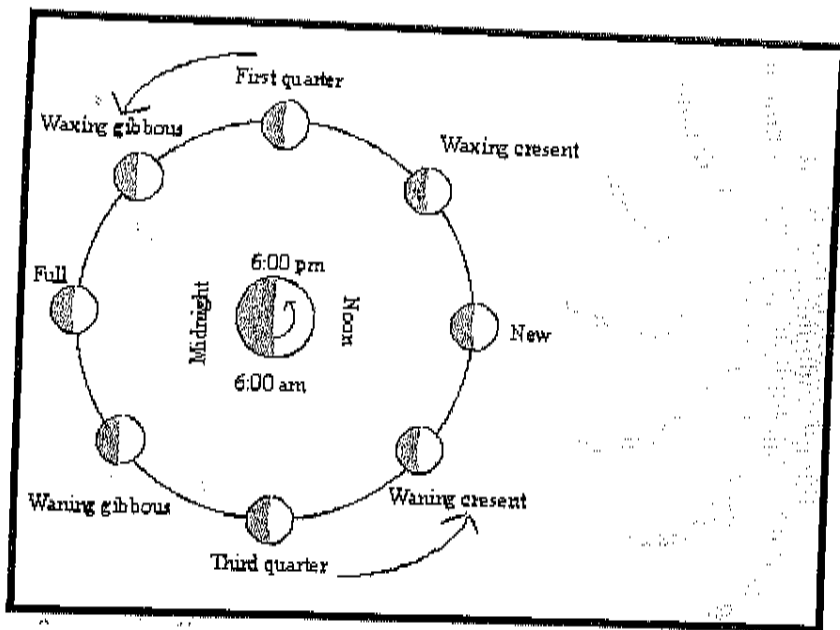

כ"ב אדר א' ה'תשס"ז

The new moon can be seen right after the sun has set.
 In Israel if Molad is at noon (12:00 PM), the moon can be seen at 6:00 PM. But in Bavel it was 12:36 when Molad occurred & at sunset at 5:24, six hours have not yet passed.

The moon in Bavel won't be visible for another 12 hours until the morning.

The old moon can be seen right before sunrise.

In Bavel that is 5:24 am more than six hours before the Molad.

In Israel, the moonrise will take place within 6 hrs of the Molad & thus can't be seen unless one goes back another 12 hours to before sunset of the previous day.